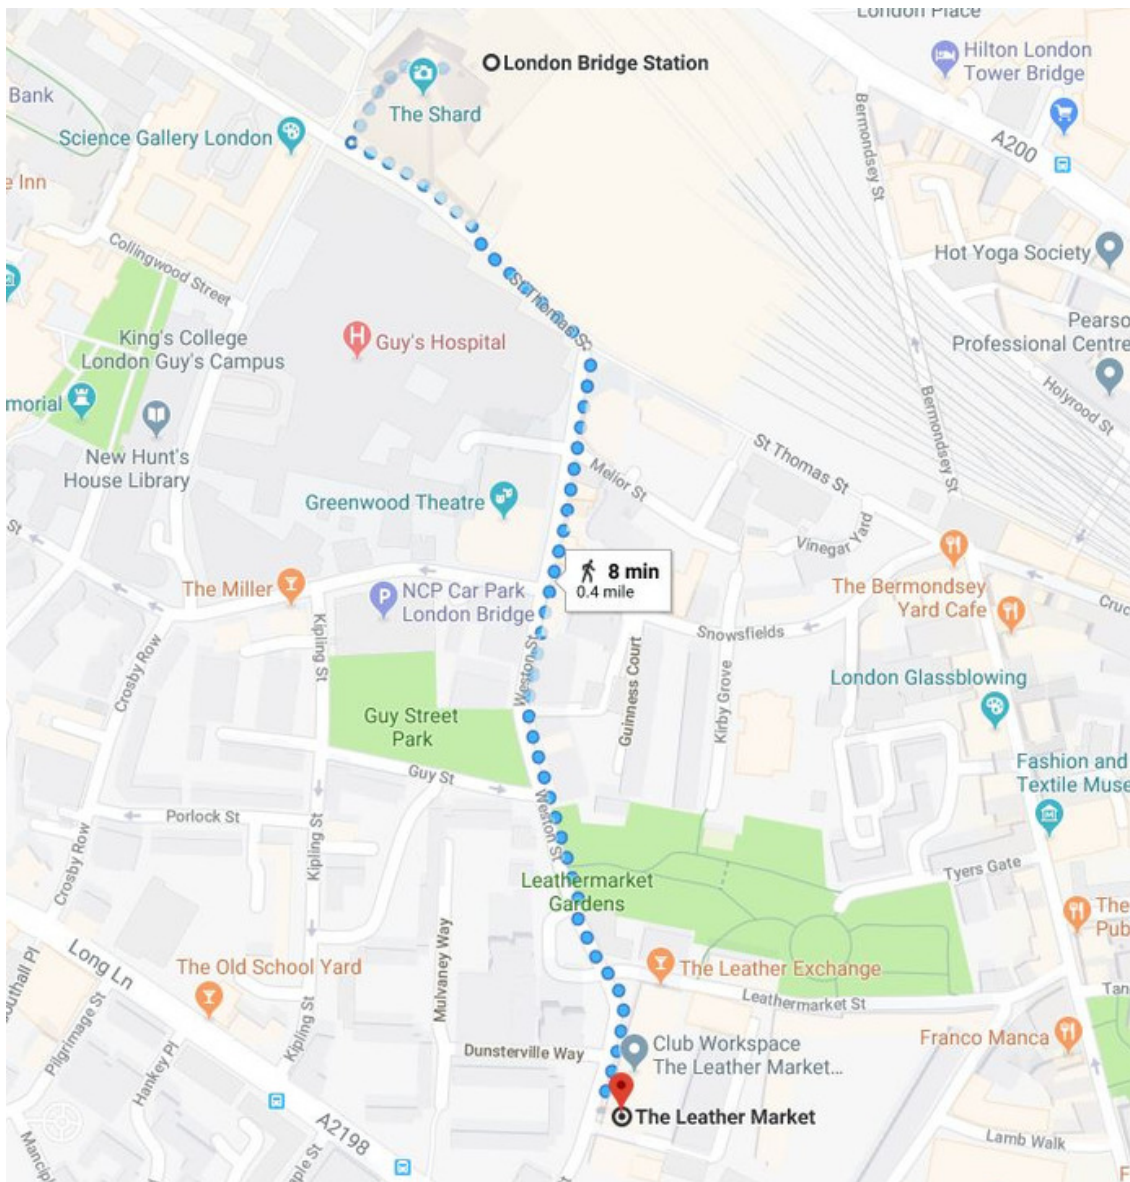

SpaYse International

Office Address:

The Leather Market,
Office LG01, 11/13 Weston Street,
London, SE1 3ER

Directions to The Leather Market:

Nearest station - London Bridge

Exit London Bridge following signs to The Shard.

Turn left onto St Thomas Street

Turn right onto Weston Street

The destination will be on your left

Walk under The Leather Market arch way

Enter the main Leather Market reception

Walk straight to find a lift on you left hand side.